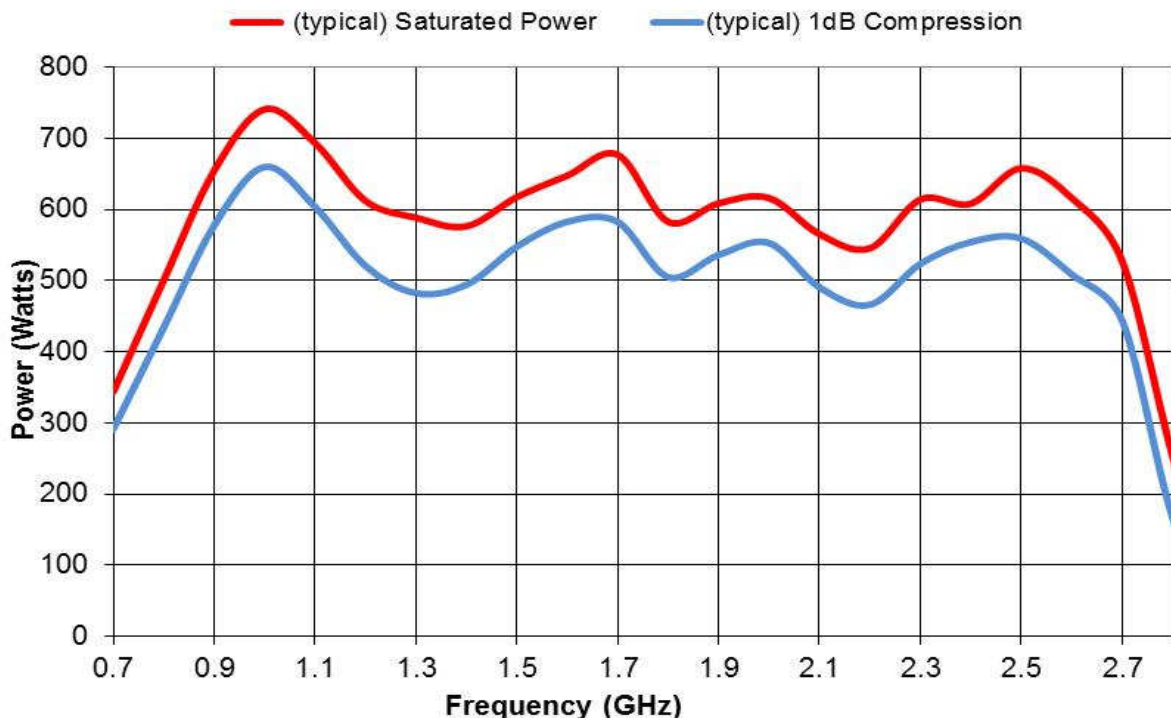

The AS0827 series of solid state power amplifiers follows the MILMEGA tradition for compact, upgradeable microwave power amplifier solutions with field proven reliability.

Developed to cover the frequency band 0.8-2.7GHz in a single band this amplifier combines a compact design with market leading performance.

The unit is air-cool with integral fans, and is protected against faulty cooling by excess temperature sensing. A safety interlock connector is provided, which the user can short circuit to ground, to put the amplifier into standby mode. Front panel indicators are provided to indicate over-temperature and RF interlock condition

- Calibrated Dual Directional Coupler fitted as standard
- Ethernet, USB and RS232 or GPIB and RS232 included in price
- Unique 5 year parts and labour warranty on all MILMEGA amplifiers.